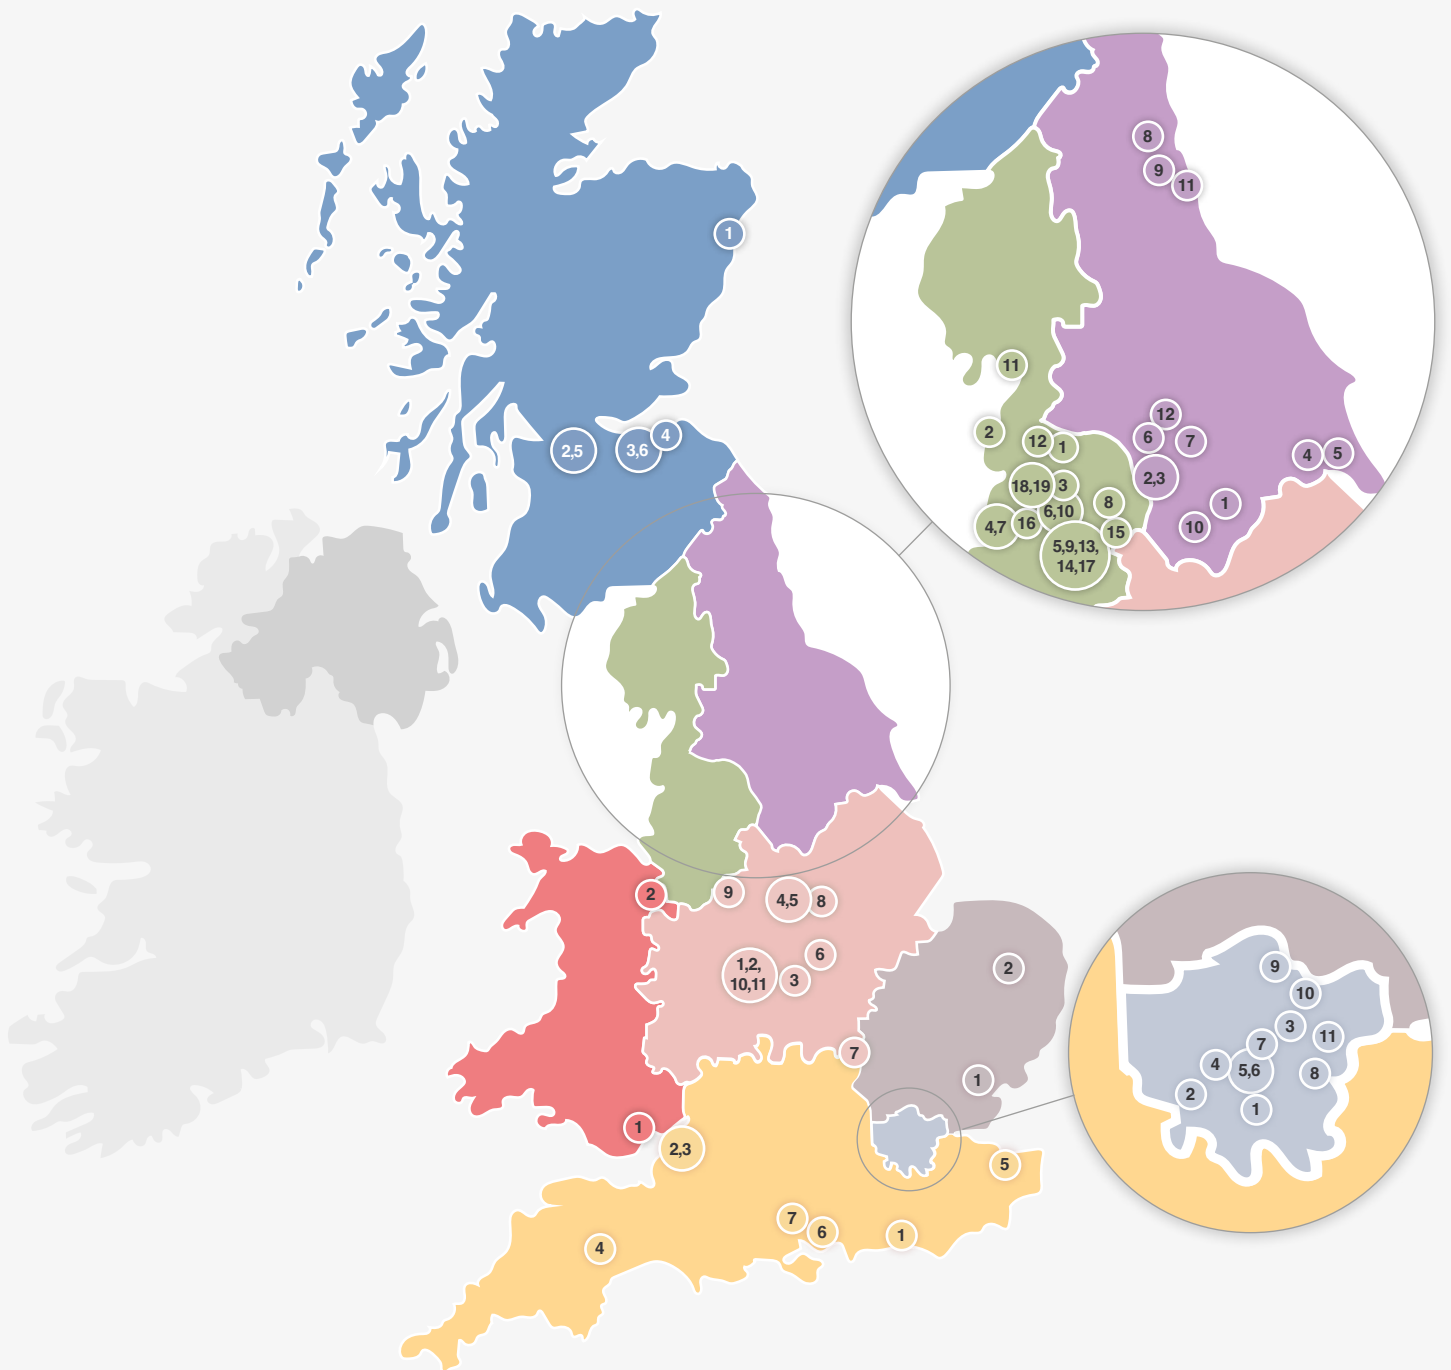

1 Ipswich Town Football Club	9 Saracens Rugby Club	8 Nottingham Forest Football Club	7 Leeds United Football Club	5 Lancashire Cricket Club	15 Stockport County Football Club	6 Rangers Football Club
2 Norwich City Football Club	10 Tottenham Hotspur Football Club	9 Stoke City Football Club	8 Newcastle Falcons Rugby Club	6 Leigh Leopards Rugby Club	16 St Helens RFC	1 Brighton & Hove Albion Football Club
1 AFC Wimbledon	11 West Ham United Football Club	10 Walsall Football Club	9 Newcastle United Football Club	7 Liverpool Football Club	17 Warrington Wolves Rugby Club	2 Bristol Bears Rugby Club
2 Allianz Stadium	1 Aston Villa Football Club	11 Warwickshire County Cricket	10 Rotherham United Football Club	8 Manchester City Football Club	18 Wigan Athletic Football Club	3 Bristol City Football Club
3 Arsenal Football Club	2 Birmingham Bears Cricket Club	1 Doncaster Rovers Football Club	11 Sunderland Association FC	9 Manchester United Football Club	19 Wigan Warriors Rugby Club	4 Exeter City Football Club
4 Brentford Football Club	3 Coventry City Football Club	2 Huddersfield Town Football Club	12 Yorkshire Cricket Club	10 Manchester United Womens FC	1 Aberdeen Football Club	5 Kent County Cricket Club
5 Chelsea Football Club	4 Derby County Football Club	3 Huddersfield Giants Rugby Club	1 Blackburn Rovers Football Club	11 Morecambe Football Club	2 Hampden Park	6 Portsmouth Football Club
6 Fulham Football Club	5 Derbyshire County Cricket Club	4 Hull City Football Club	2 Blackpool Football Club	12 Preston North End Football Club	3 Heart of Midlothian Football Club	7 Southampton Football Club
7 Marylebone Cricket Club	6 Leicester City Football Club	5 Hull FC Rugby Club	3 Bolton Wanderers Football Club	13 Sale Sharks Rugby	4 Hibernian Football Club	1 Principality Stadium
8 Millwall Football Club	7 MK Dons Football Club	6 Leeds Rhinos Rugby Club	4 Everton Football Club	14 Salford Red Devils Rugby	5 Murrayfield Stadium	2 Wrexham AFC