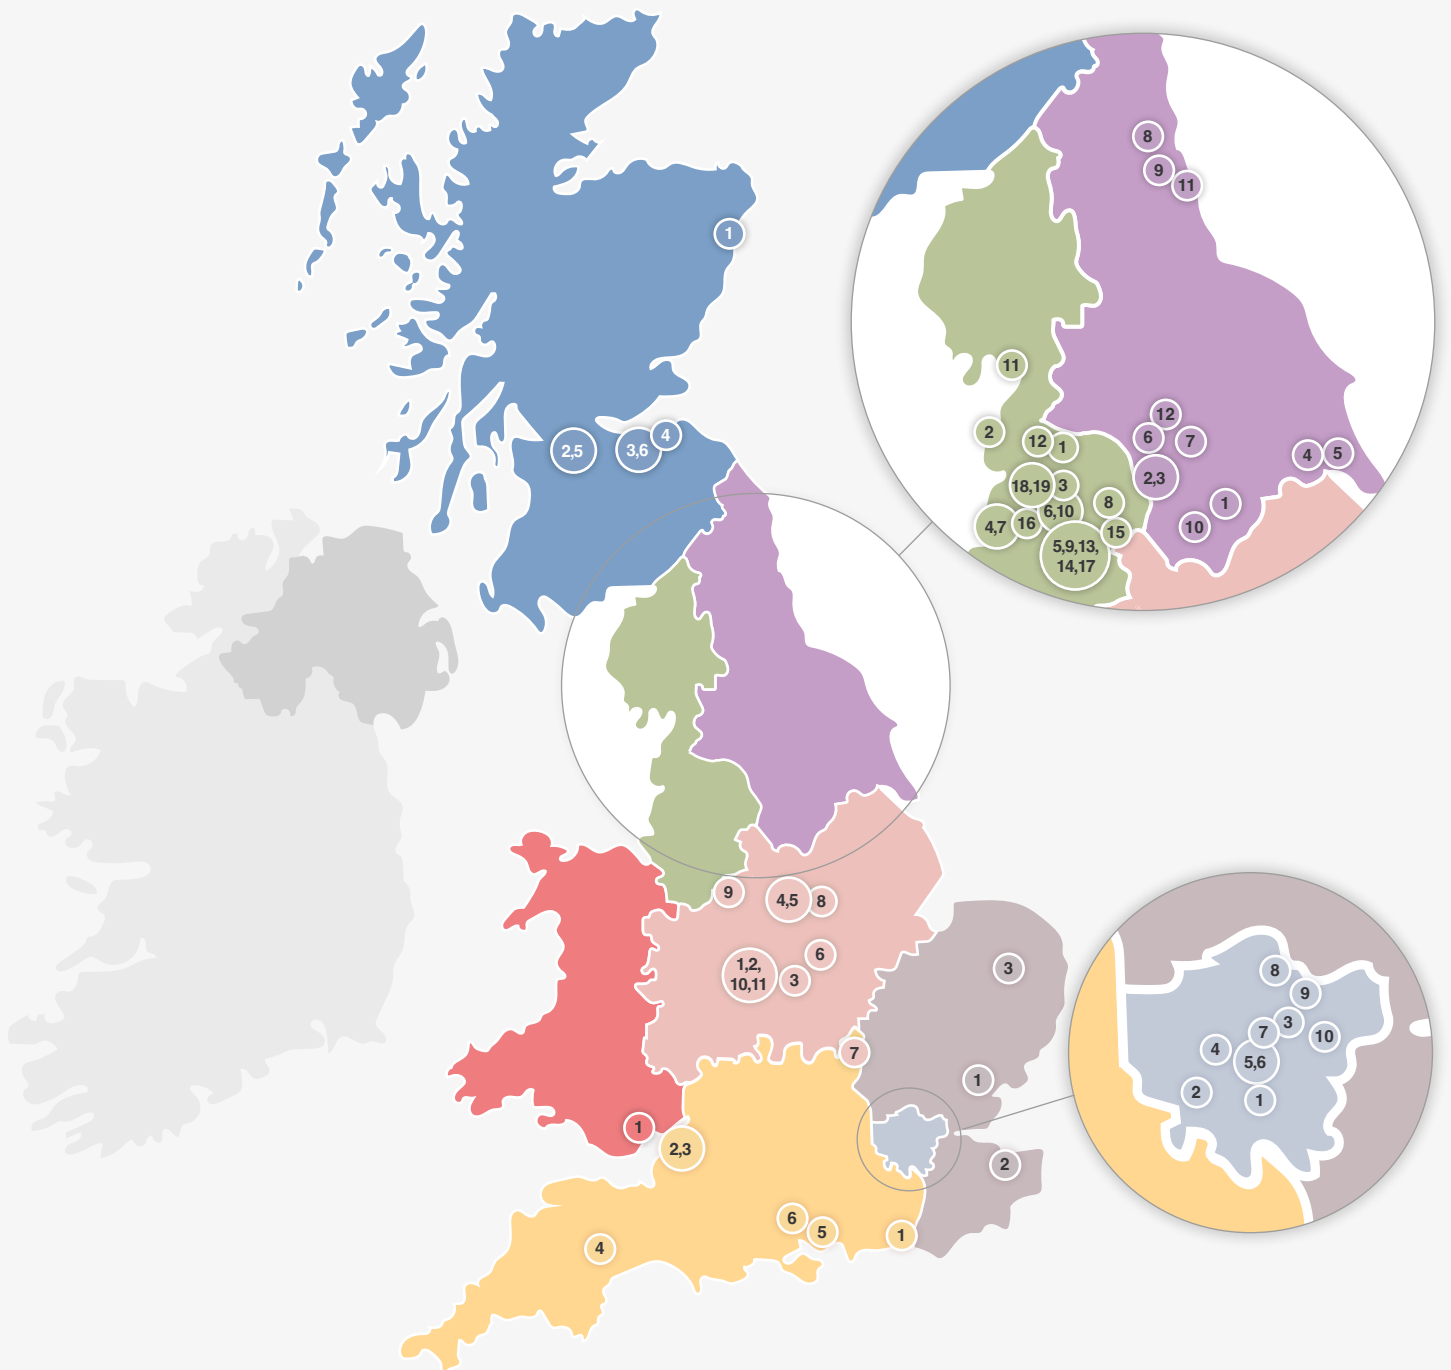

1 Ipswich Town Football Club	8 Saracens Rugby Club	8 Nottingham Forest Football Club	7 Leeds United Football Club	5 Lancashire Cricket Club	15 Stockport County Football Club	6 Rangers Football Club
2 Kent County Cricket Club	9 Tottenham Hotspur Football Club	9 Stoke City Football Club	8 Newcastle Falcons Rugby Club	6 Leigh Leopards Rugby Club	16 St Helens RFC	1 Brighton & Hove Albion Football Club
3 Norwich City Football Club	10 West Ham United Football Club	10 Walsall Football Club	9 Newcastle United Football Club	7 Liverpool Football Club	17 Warrington Wolves Rugby Club	2 Bristol Bears Rugby Club
1 AFC Wimbledon	1 Aston Villa Football Club	11 Warwickshire County Cricket	10 Rotherham United Football Club	8 Manchester City Football Club	18 Wigan Athletic Football Club	3 Bristol City Football Club
2 Allianz Stadium	2 Birmingham Bears Cricket Club	1 Doncaster Rovers Football Club	11 Sunderland Association FC	9 Manchester United Football Club	19 Wigan Warriors Rugby Club	4 Exeter City Football Club
3 Arsenal Football Club	3 Coventry City Football Club	2 Huddersfield Town Football Club	12 Yorkshire Cricket Club	10 Manchester United Womens FC	1 Aberdeen Football Club	5 Portsmouth Football Club
4 Brentford Football Club	4 Derby County Football Club	3 Huddersfield Giants Rugby Club	1 Blackburn Rovers Football Club	11 Morecambe Football Club	2 Hampden Park	6 Southampton Football Club
5 Chelsea Football Club	5 Derbyshire County Cricket Club	4 Hull City Football Club	2 Blackpool Football Club	12 Preston North End Football Club	3 Heart of Midlothian Football Club	1 Principality Stadium
6 Fulham Football Club	6 Leicester City Football Club	5 Hull FC Rugby Club	3 Bolton Wanderers Football Club	13 Sale Sharks Rugby	4 Hibernian Football Club	
7 Marylebone Cricket Club	7 MK Dons Football Club	6 Leeds Rhinos Rugby Club	4 Everton Football Club	14 Salford Red Devils Rugby	5 Murrayfield Stadium	