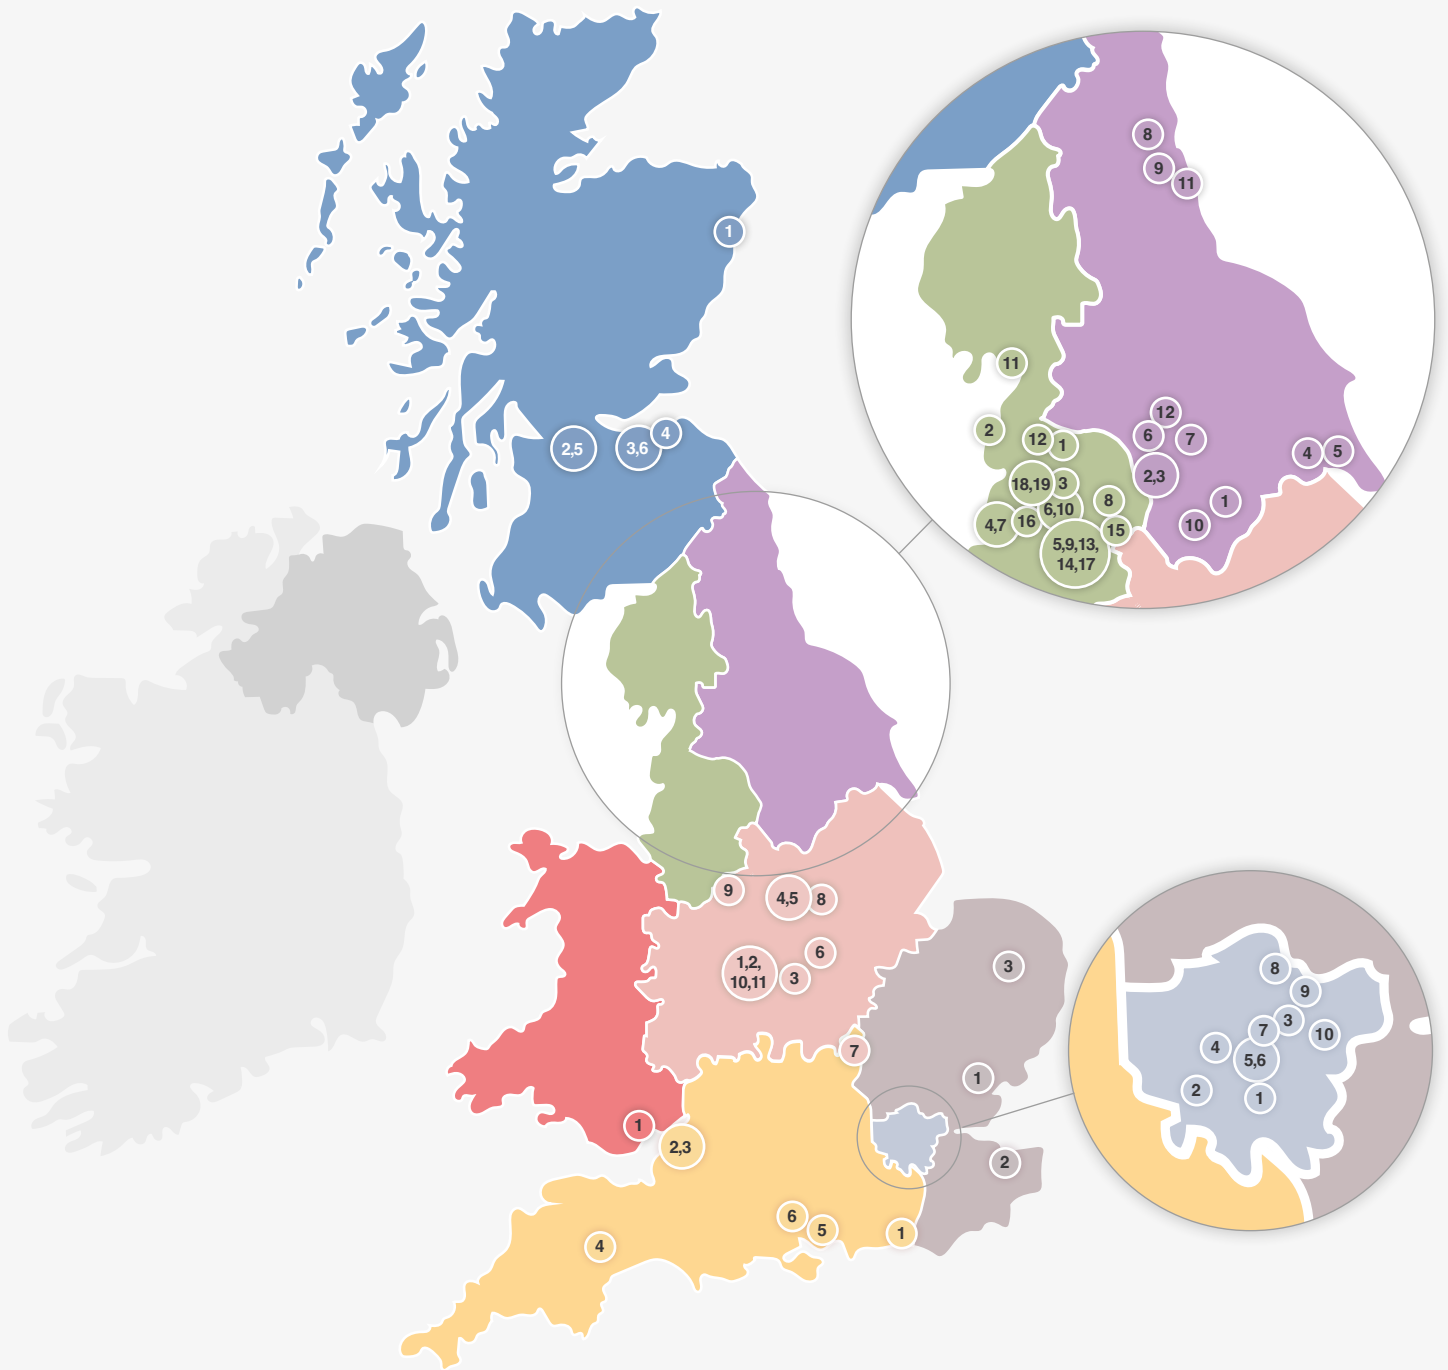

1 Ipswich Town Football Club	8 Saracens Rugby Club	8 Nottingham Forest Football Club	7 Leeds United Football Club	5 Lancashire Cricket Club	15 Stockport County Football Club	6 Rangers Football Club
2 Kent County Cricket Club	9 Tottenham Hotspur Football Club	9 Stoke City Football Club	8 Newcastle Falcons Rugby Club	6 Leigh Leopards Rugby Club	16 St Helens RFC	1 Brighton & Hove Albion Football Club
3 Norwich City Football Club	10 West Ham United Football Club	10 Walsall Football Club	9 Newcastle United Football Club	7 Liverpool Football Club	17 Warrington Wolves Rugby Club	2 Bristol Bears Rugby Club
1 AFC Wimbledon	1 Aston Villa Football Club	11 Warwickshire County Cricket	10 Rotherham United Football Club	8 Manchester City Football Club	18 Wigan Athletic Football Club	3 Bristol City Football Club
2 Allianz Stadium	2 Birmingham Bears Cricket Club	1 Doncaster Rovers Football Club	11 Sunderland Association FC	9 Manchester United Football Club	19 Wigan Warriors Rugby Club	4 Exeter City Football Club
3 Arsenal Football Club	3 Coventry City Football Club	2 Huddersfield Town Football Club	12 Yorkshire Cricket Club	10 Manchester United Womens FC	1 Aberdeen Football Club	5 Portsmouth Football Club
4 Brentford Football Club	4 Derby County Football Club	3 Huddersfield Giants Rugby Club	1 Blackburn Rovers Football Club	11 Morecambe Football Club	2 Hampden Park	6 Southampton Football Club
5 Chelsea Football Club	5 Derbyshire County Cricket Club	4 Hull City Football Club	2 Blackpool Football Club	12 Preston North End Football Club	3 Heart of Midlothian Football Club	1 Principality Stadium
6 Fulham Football Club	6 Leicester City Football Club	5 Hull FC Rugby Club	3 Bolton Wanderers Football Club	13 Sale Sharks Rugby	4 Hibernian Football Club	
7 Marylebone Cricket Club	7 MK Dons Football Club	6 Leeds Rhinos Rugby Club	4 Everton Football Club	14 Salford Red Devils Rugby	5 Murrayfield Stadium	