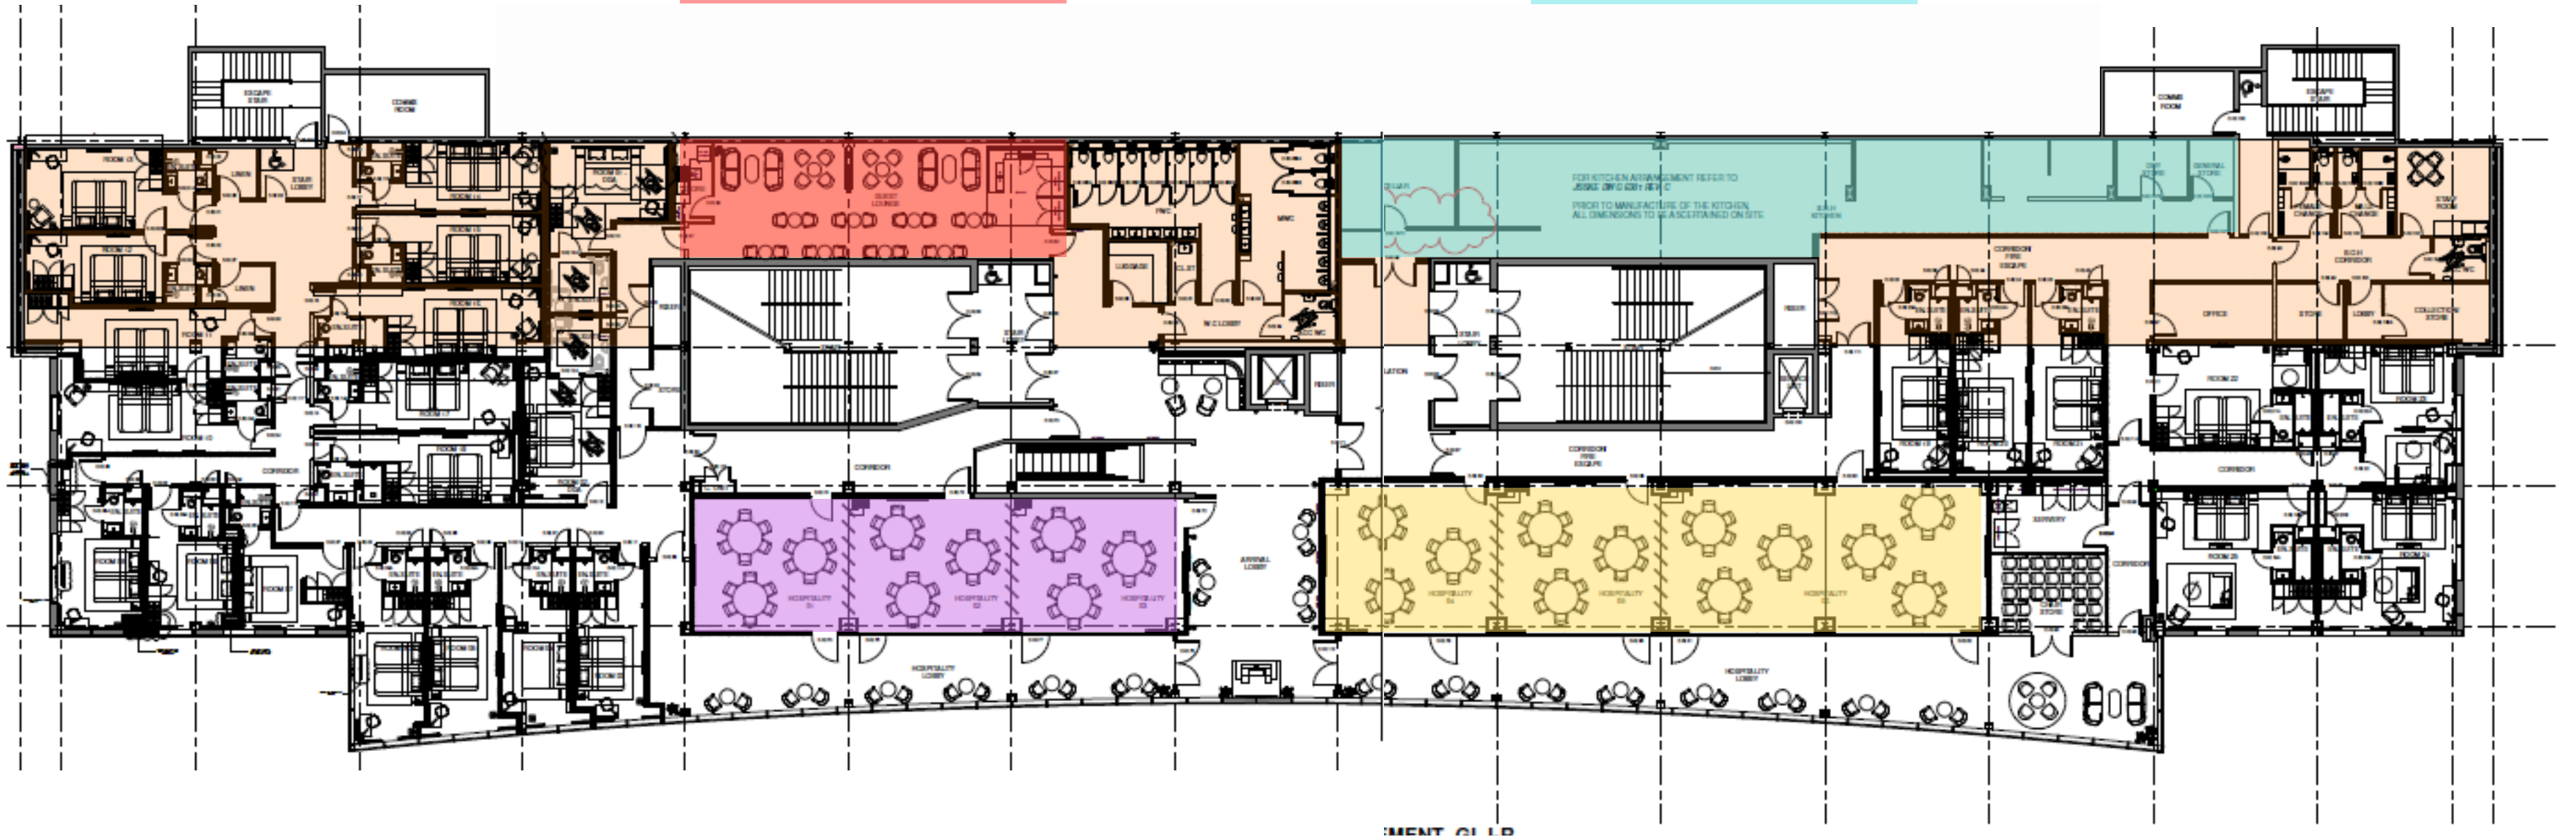

TYNECASTLE
PARK

Hospitality Floor Plan

Stadium Plan

Main Stand - First Floor

Main Stand - Second Floor (Hotel)

Hotel Club Lounge

Kitchen

McCrae Suites

McLeod Suites

Main Stand - Third Floor (Skyline)

**Skyline Lounge
& Restaurant**

Kitchen

Gorgie Suite - Gorgie Stand