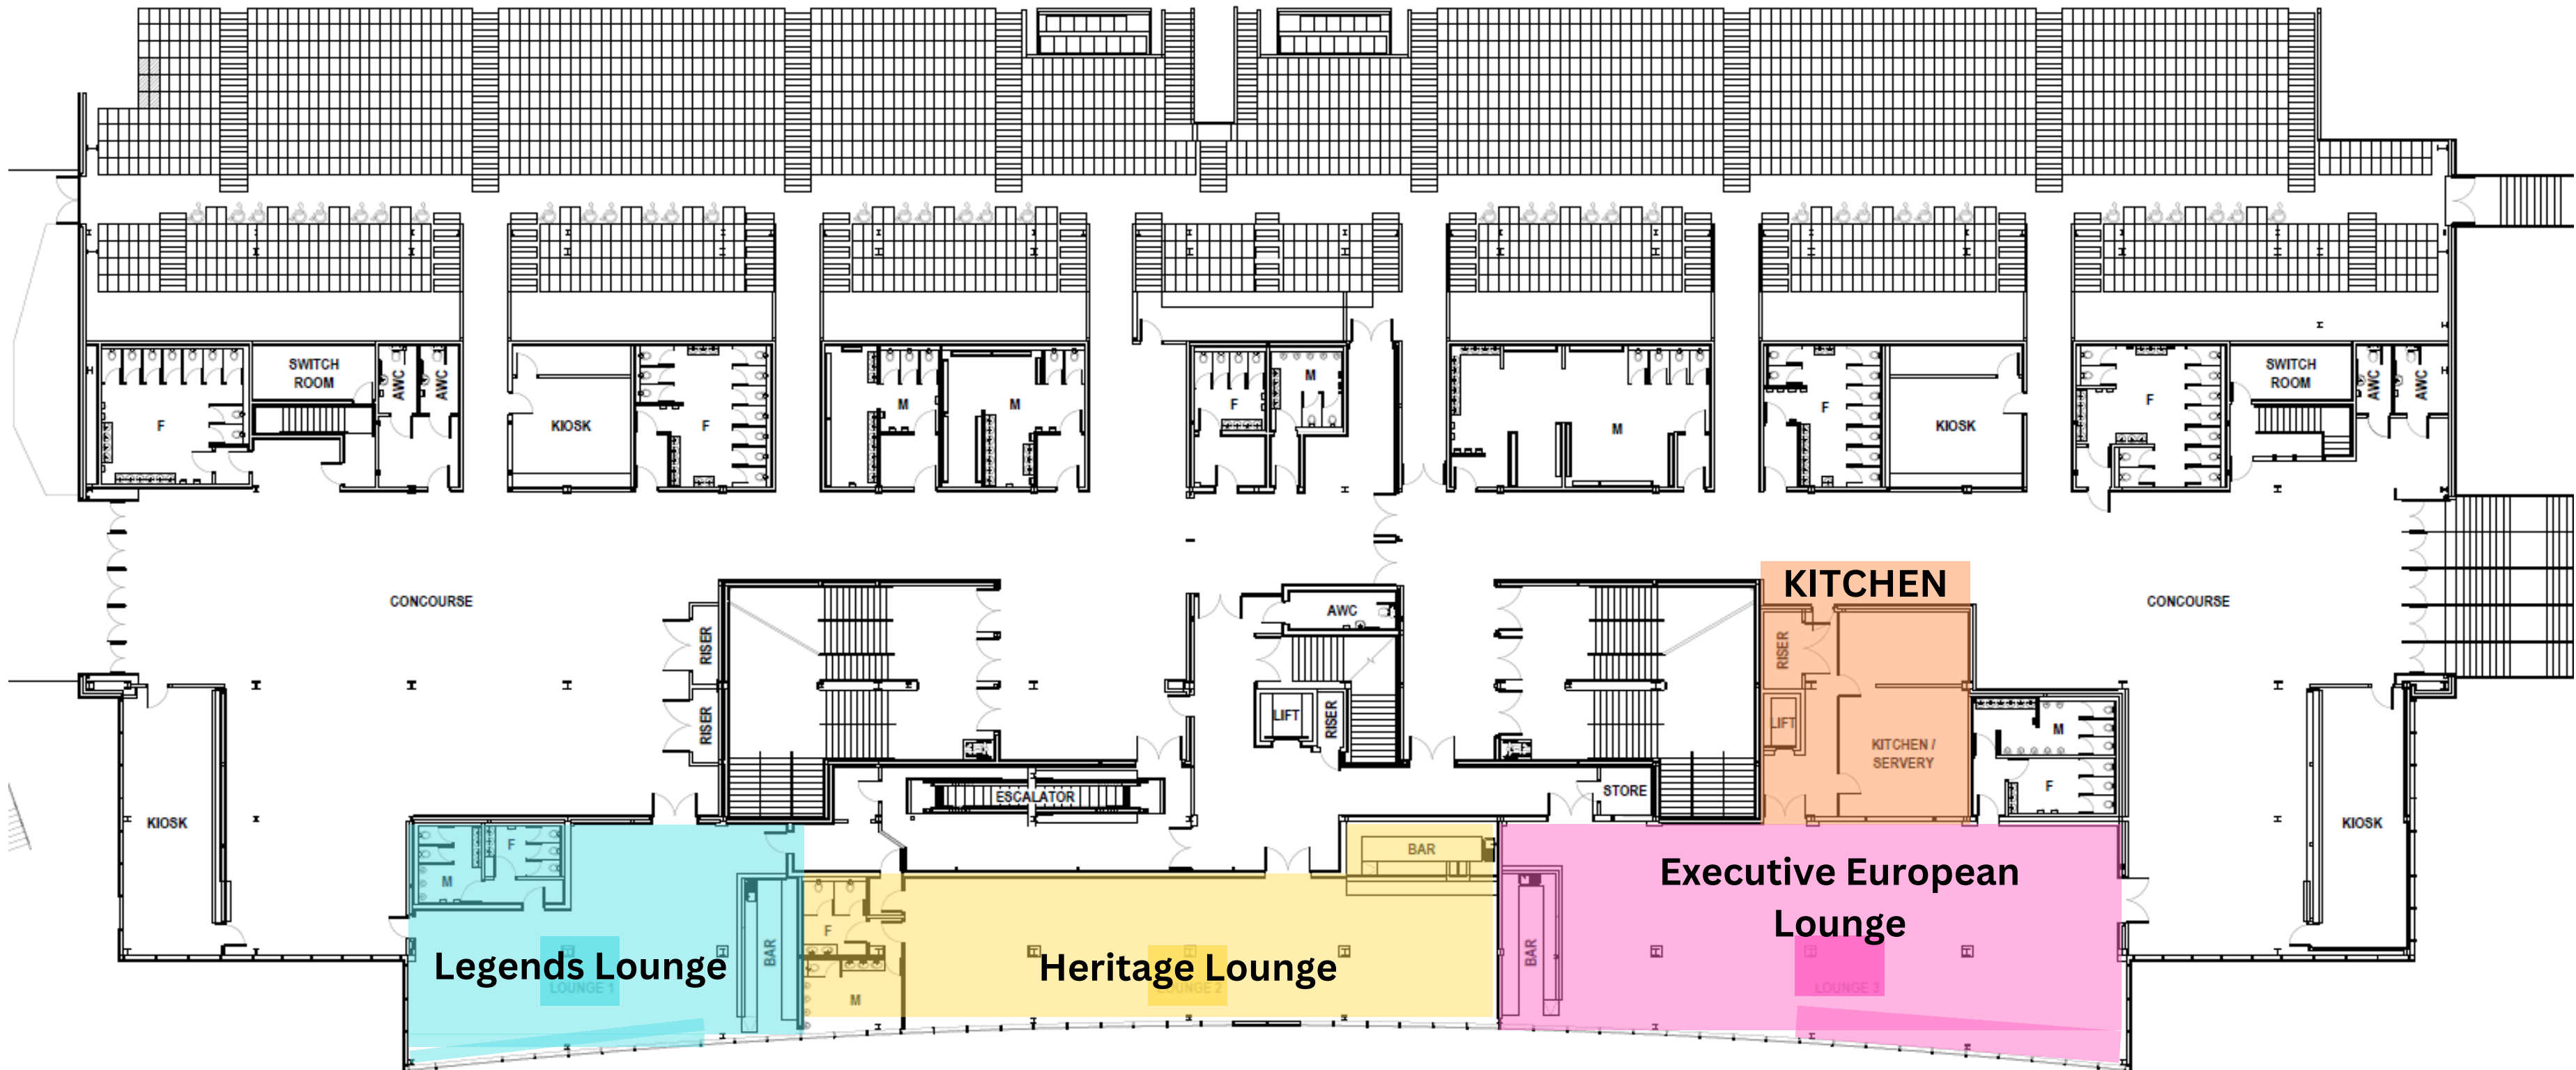

TYNECASTLE
PARK

Hospitality Floor Plan

Stadium Plan

Main Stand - First Floor

Main Stand - Second Floor (Hotel)

Hotel Club Lounge

Kitchen

McCrae Suites

McLeod Suites

Main Stand - Third Floor (Skyline)

**Skyline Lounge
& Restaurant**

Kitchen

Gorgie Suite - Gorgie Stand