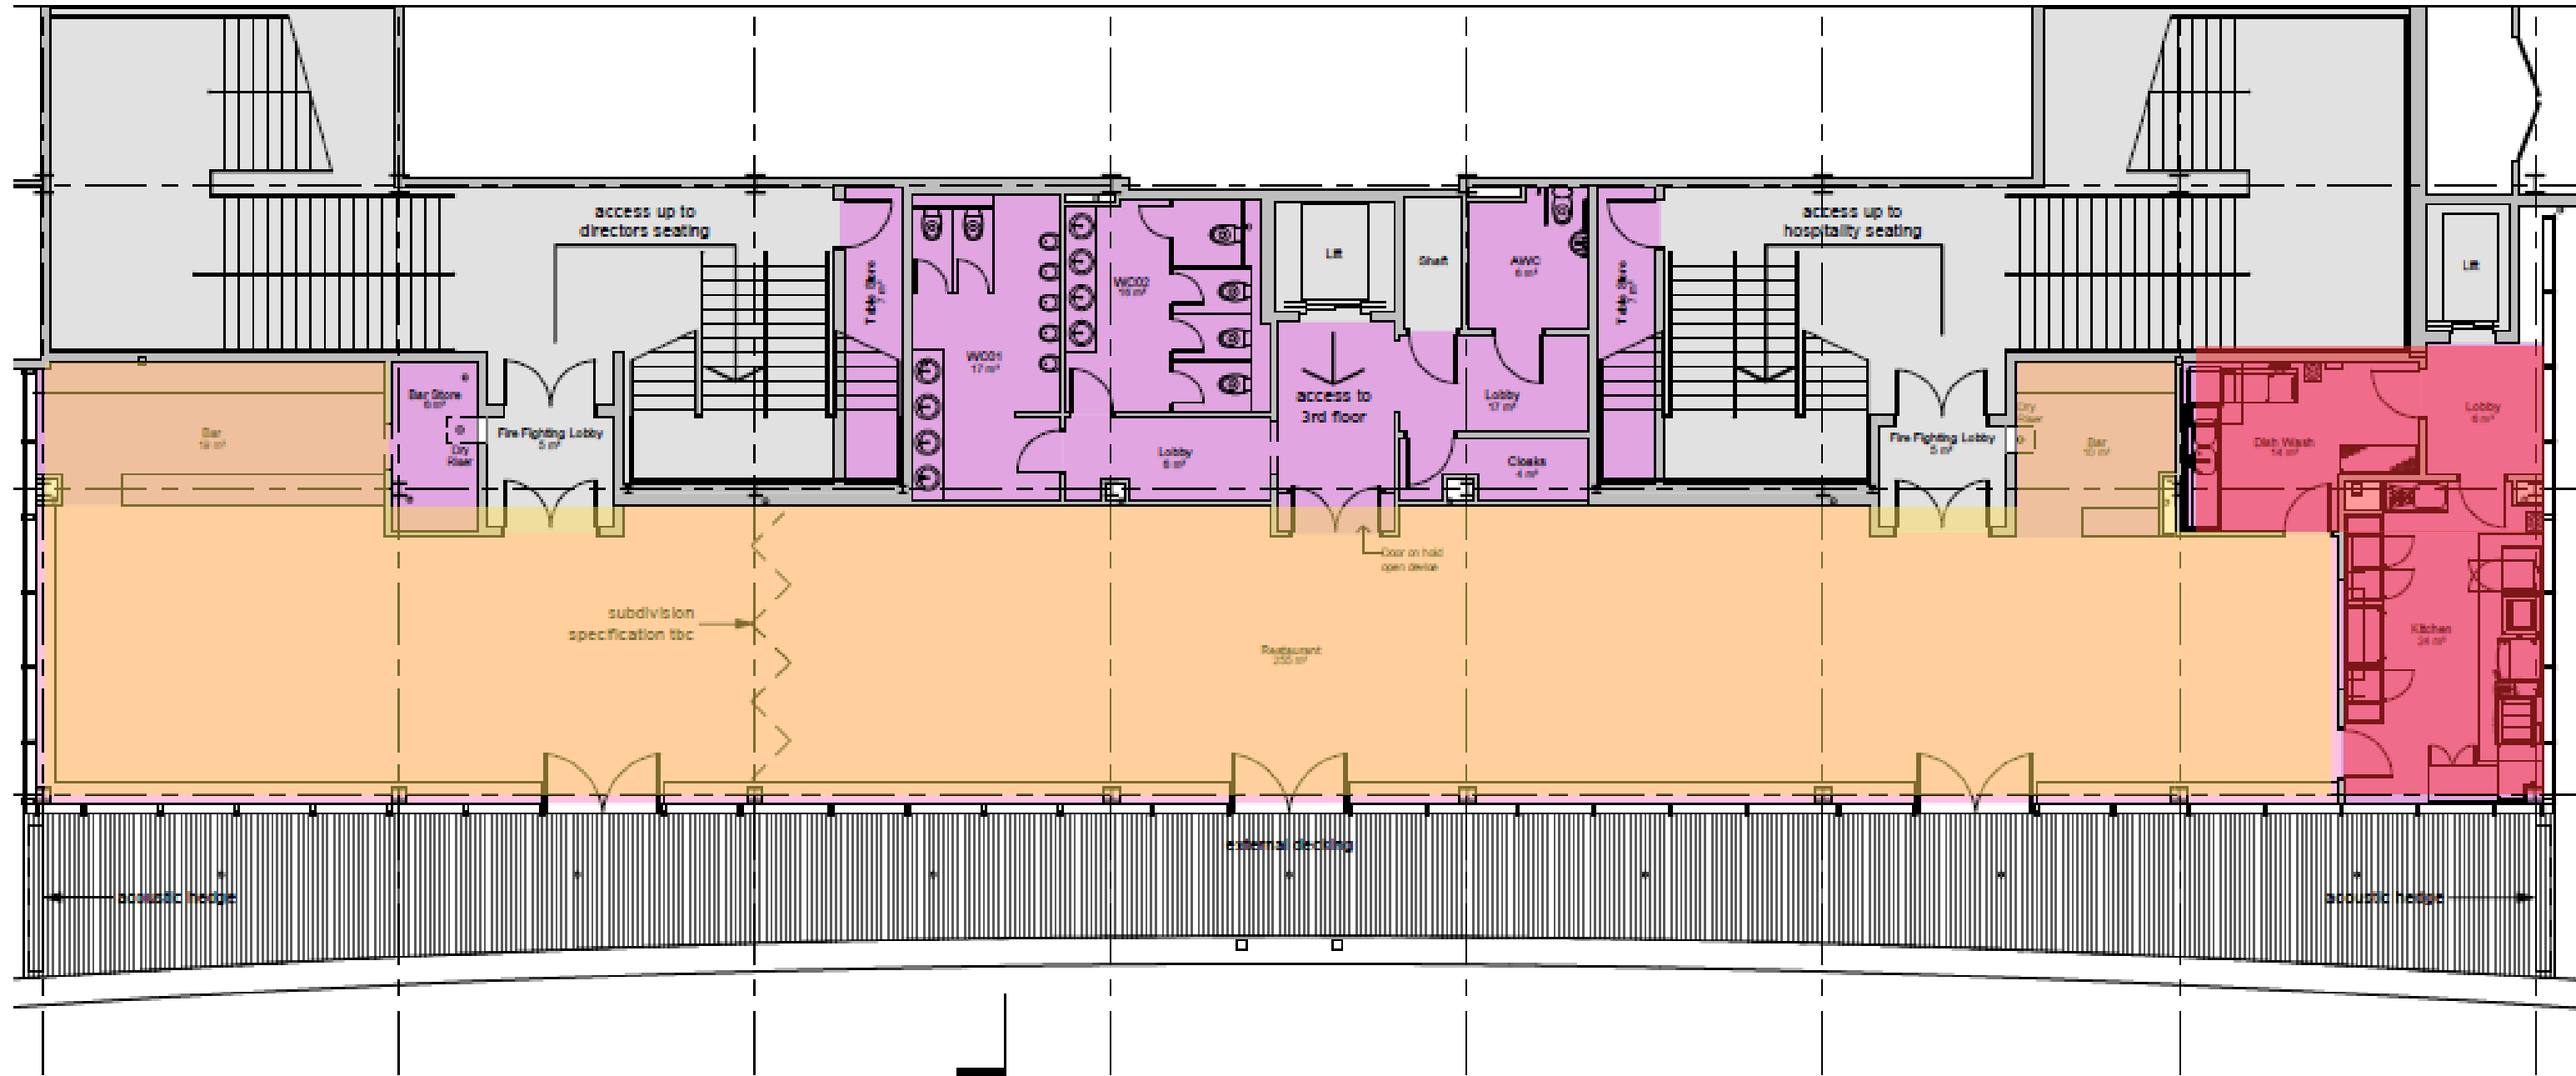

TYNECASTLE
PARK

Hospitality Floor Plan

Stadium Plan

Main Stand - First Floor

Main Stand - Second Floor (Hotel)

Hotel Club Lounge

Kitchen

McCrae Suites

McLeod Suites

Main Stand - Third Floor (Skyline)

**Skyline Lounge
& Restaurant**

Kitchen

Gorgie Suite - Gorgie Stand