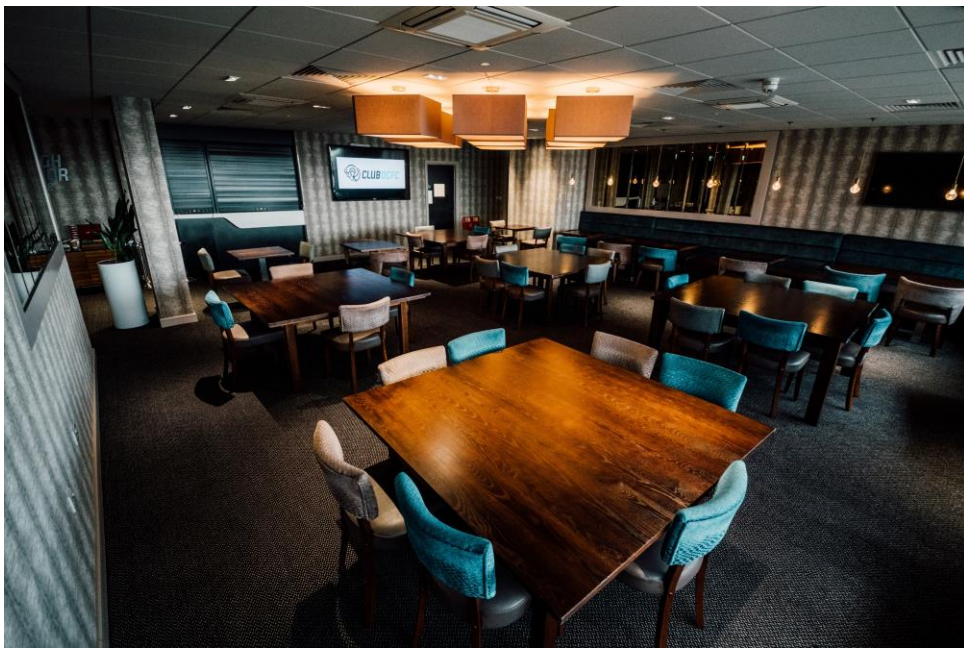

- Excellent panoramic views of the pitch
- Fully air conditioned with natural lighting
- Back projection and large screen facilities
- 9 connectable screens
- Private entrance with full disabled access
- Private bar and kitchen
- Private toilet facilities
- WI-Fi

Igors Lounge

Named after the legendary former play, the Igors Lounge offers superb panoramic views of the pitch with natural lighting beaming into the room.

- Excellent panoramic views of the pitch
- Fully air conditioned with natural lighting
- Portable pop-up projection screen with projector
- Private entrance with full disabled access
- Private bar and kitchen
- Private toilet facilities
- WI-FI

- Excellent panoramic views of the pitch
- Fully air conditioned with natural lighting
- TV screen available for presenting
- 9x TV videowall available for digital display
- Entrance via main reception with full disabled access
- Private bar and kitchen
- Toilet facilities close by
- WI-FI

Clough Taylor Lounge

The Clough Taylor Lounge is one of our most modern rooms offering a contemporary and luxurious feel, located on the second floor on the west side of the stadium.

- Fully air conditioned with natural lighting
- TV screen available for presenting
- 2x TVs available for digital display
- Entrance via main reception with full disabled access
- Private bar and kitchen
- Toilet facilities close by
- WI-FI