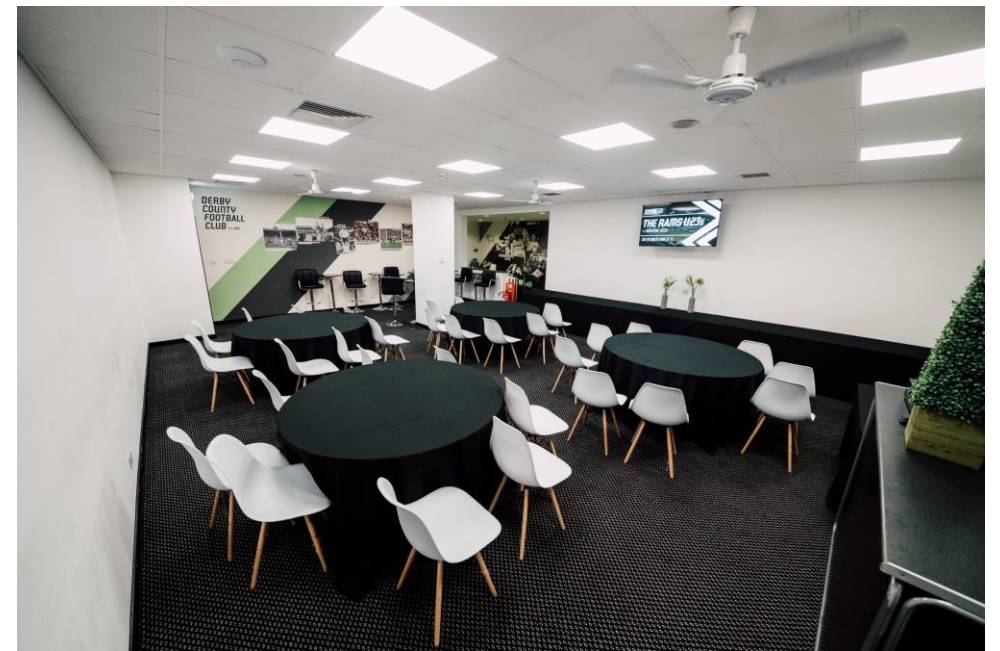

Players Lounge

Situated on the ground floor of the stadium, the Players Lounge is one of our more versatile rooms, whether this be for workshops or more private executive meetings.

- Fully air conditioned with modern decor
- TV screen available for presenting
- Entrance via main reception with full disabled access
- Toilet facilities close by
- Wi-Fi

Capacity*	30	16	40	30	40

*differ depending on catering

your.event@dcfc.co.uk | 01332 821082

PRIDE PARK STADIUM, PRIDE PARK, DERBY, EAST MIDLANDS, DE24 8XL