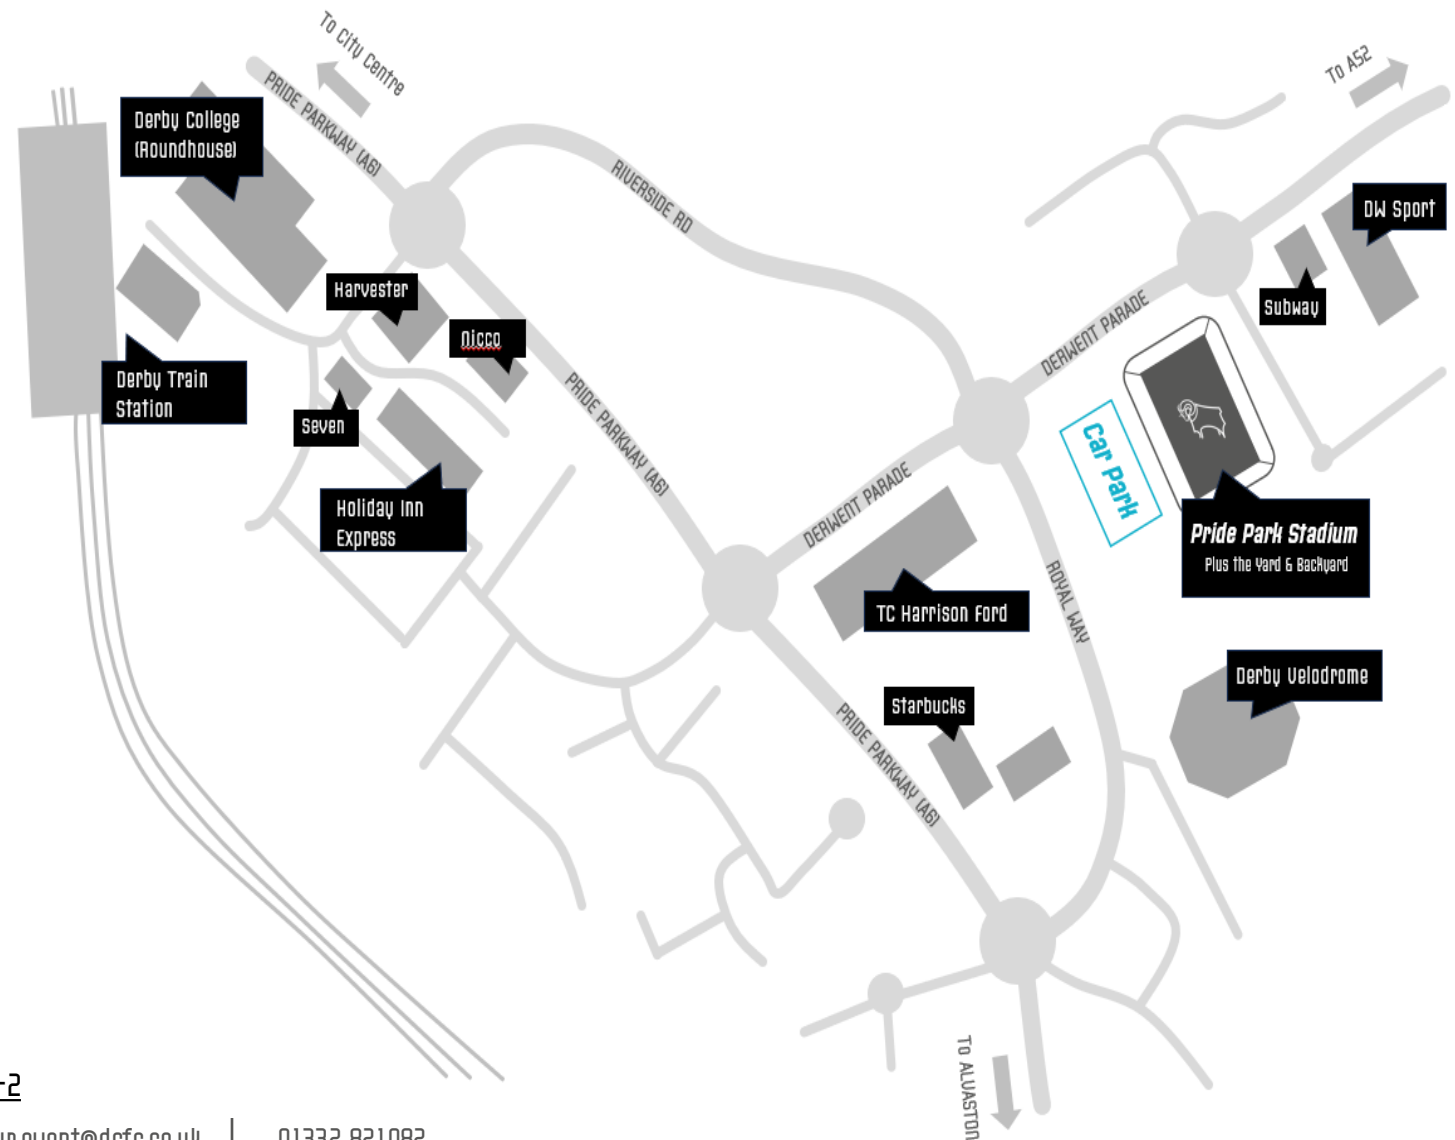

Location

By Car

Pride Park Stadium is conveniently situated under a mile away from the A52. If you are traveling from the M1, exit at junction 25 and take the A52 towards Derby. The ground is signposted off the A52 after around seven miles. Guest parking is situated in the West Car Park by DCFC main reception, which can be accessed via Royal Way. Please note – vehicles are left at the risk of the owner, ClubDCFC will not be held responsible for fines, theft or damage.

By Train

Pride Park Stadium is approximately a 14-minute (0.8 miles) walk from Derby Train Station and offers direct rail services from no less than 14 major towns and cities, as well as numerous local centres. The shortest route on foot is - walk east on Roundhouse Road – at the roundabout, take the 3rd exit onto Pride Park Way/A6 – At the roundabout, take the 1st exit onto Derwent Parade – At the roundabout, take the 3rd exit onto Royal Way – You have reached Pride Park Stadium.

By Bus

Pride Park Stadium is located on the Arriva Bus Derby – Alvaston 1/1A bus route which stops directly outside Derby Velodrome. For information on bus times, please see Arriva website - <https://www.arrivabus.co.uk/>

For more information, see - <https://www.dcfc.co.uk/page/matchday-travel-2>