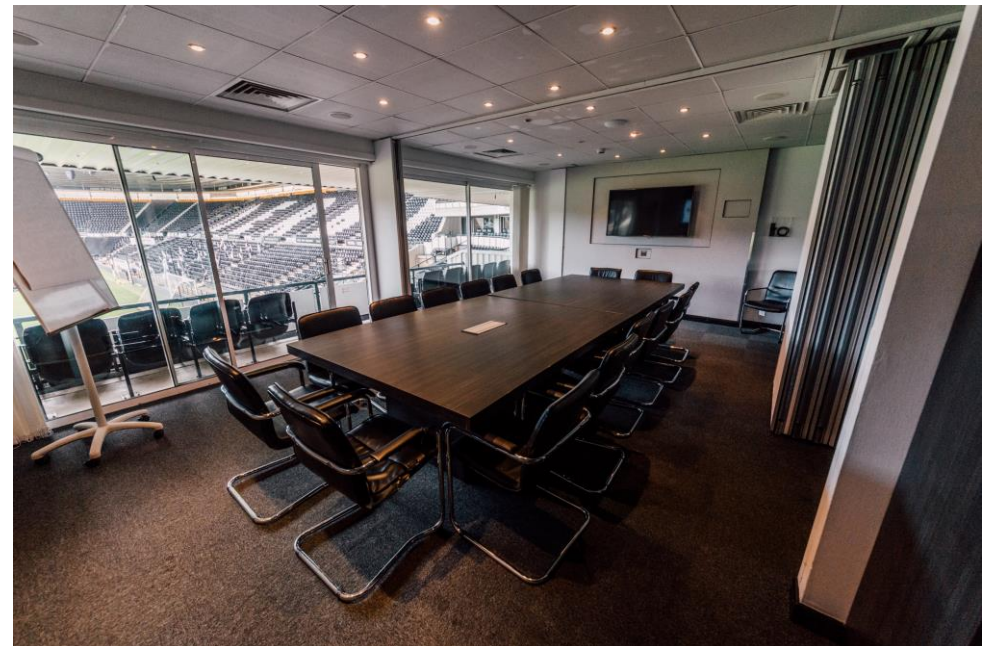

Cinos Suite

Situated on the 1st floor Southwest corner of the stadium, Cinos Suite is larger than our standard executive boxes, making the perfect space for bigger meetings or breakout rooms.

- Excellent panoramic views of the pitch
- Fully air conditioned with natural lighting
- TV screen available for presenting
- Entrance via main reception with full disabled access
- Toilet facilities close by
- WI-FI

	Theatre	Boardroom	Dinner	Cabaret	Reception
Capacity*	25	14	20	16	20

*differ depending on catering

your.event@dcfc.co.uk | 01332 821082

PRIDE PARK STADIUM, PRIDE PARK, DERBY, EAST MIDLANDS, DE24 8XL