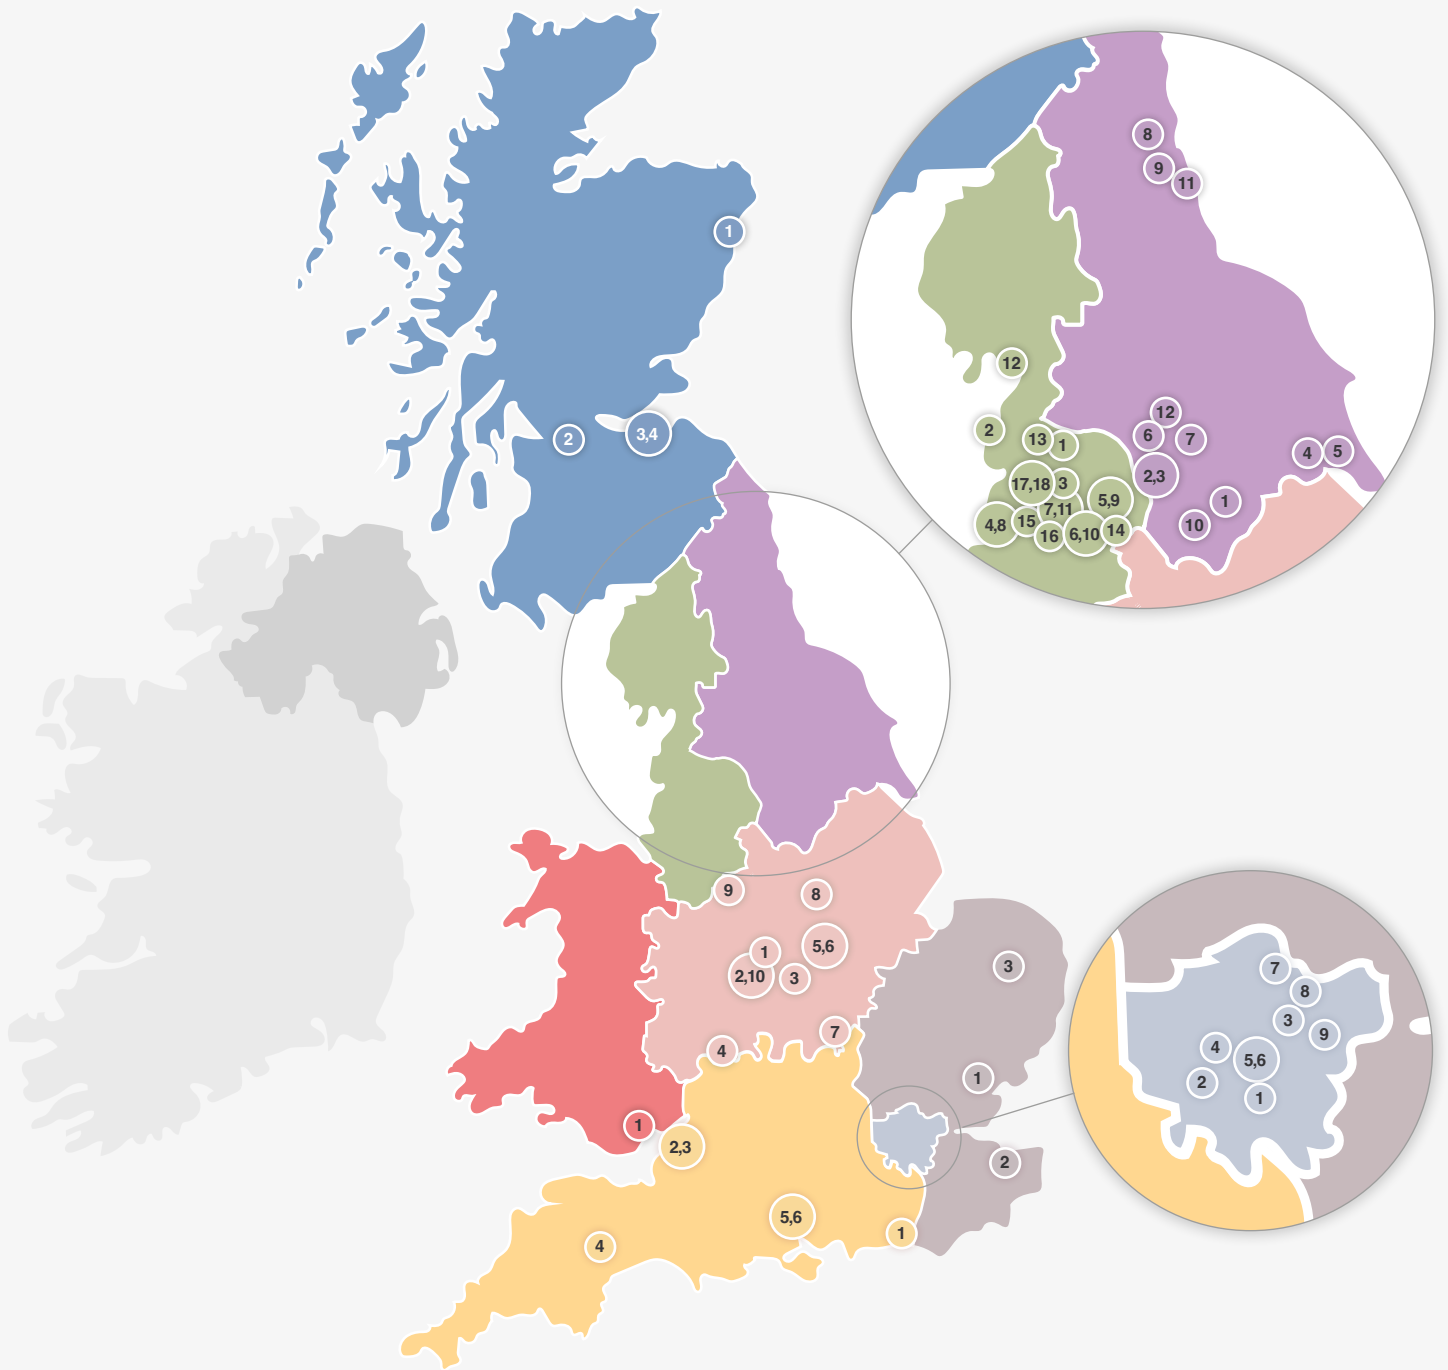

1 Ipswich Town Football Club	8 Tottenham Hotspur Football Club	9 Stoke City Football Club	9 Newcastle United Football Club	7 Leigh Leopards Rugby Club	17 Wigan Athletic Football Club	5 Hampshire Cricket
2 Kent County Cricket Club	9 West Ham United Football Club	10 Warwickshire County Cricket	10 Rotherham United Football Club	8 Liverpool Football Club	18 Wigan Warriors Rugby Club	6 Southampton Football Club
3 Norwich City Football Club	1 Aston Villa Football Club	1 Doncaster Rovers Football Club	11 Sunderland Association FC	9 Manchester City Football Club	1 Aberdeen Football Club	1 Principality Stadium
1 AFC Wimbledon	2 Birmingham Bears Cricket Club	2 Huddersfield Town Football Club	12 Yorkshire Cricket Club	10 Manchester United Football Club	2 Hampden Park	
2 Allianz Stadium	3 Coventry City Football Club	3 Huddersfield Giants Rugby Club	1 Blackburn Rovers Football Club	11 Manchester United Womens FC	3 Hibernian Football Club	
3 Arsenal Football Club	4 Gloucester Rugby Club	4 Hull City Football Club	2 Blackpool Football Club	12 Morecambe Football Club	4 Murrayfield Stadium	
4 Brentford Football Club	5 Leicester City Football Club	5 Hull FC Rugby Club	3 Bolton Wanderers Football Club	13 Preston North End Football Club	1 Brighton & Hove Albion Football Club	
5 Chelsea Football Club	6 Leicester Tigers Rugby Club	6 Leeds Rhinos Rugby Club	4 Everton Football Club	14 Stockport County Football Club	2 Bristol Bears Rugby Club	
6 Fulham Football Club	7 MK Dons Football Club	7 Leeds United Football Club	5 FC United of Manchester	15 St Helens RFC	3 Bristol City Football Club	
7 Saracens Rugby Club	8 Nottingham Forest Football Club	8 Newcastle Falcons Rugby Club	6 Lancashire Cricket Club	16 Warrington Wolves Rugby Club	4 Exeter City Football Club	