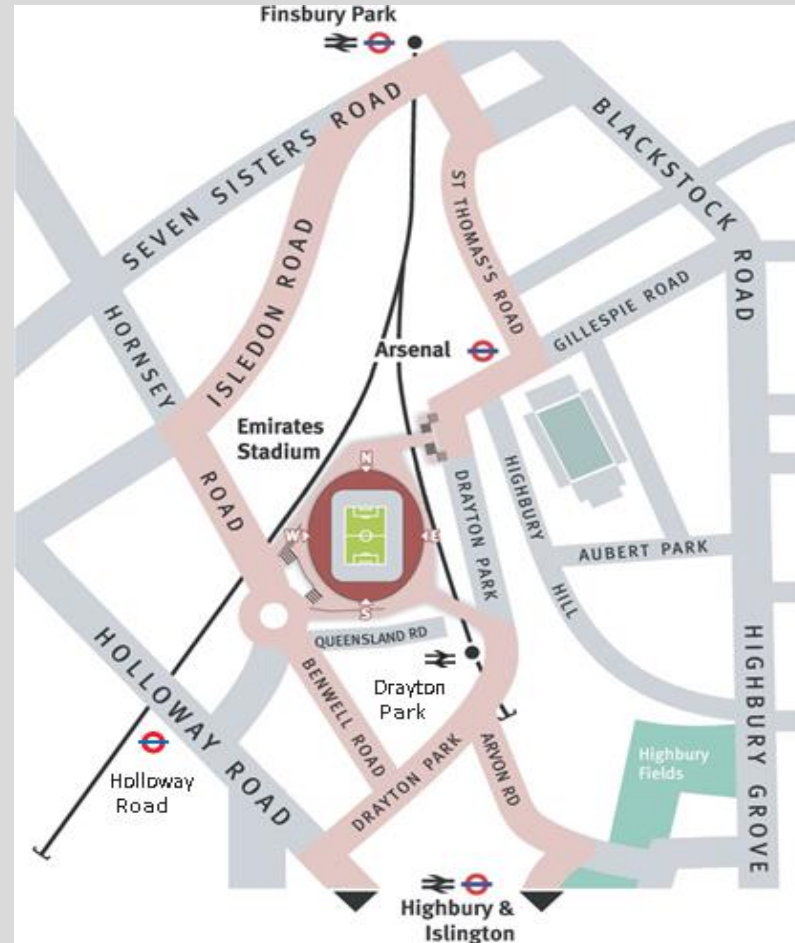

DIRECTIONS

ADDRESS

Emirates Stadium
Hornsey Rd,
London, N7 7AJ

Players to enter via Media entrance next to the
Armoury Store .

RAIL

ARSENAL & HOLLOWAY ROAD
Piccadilly Line

FINSBURY PARK

Victoria Line, Piccadilly Line & Overground Line

HIGHBURY & ISLINGTON

Victoria Line, North London Line, Overground Rail

BUS

Main bus stops are located on Holloway Rd, Nags Head, Seven Sisters Rd, Blackstock Rd and Highbury Corner.

WALKING

Local pedestrian routes will be clearly signposted from all local gateways directing you along approved routes to the stadium.

For further information on travel in London please visit www.tfl.gov.uk

ENTRANCES

North - Royal Oak East - Woolwich
South - Dial Square West - Highbury