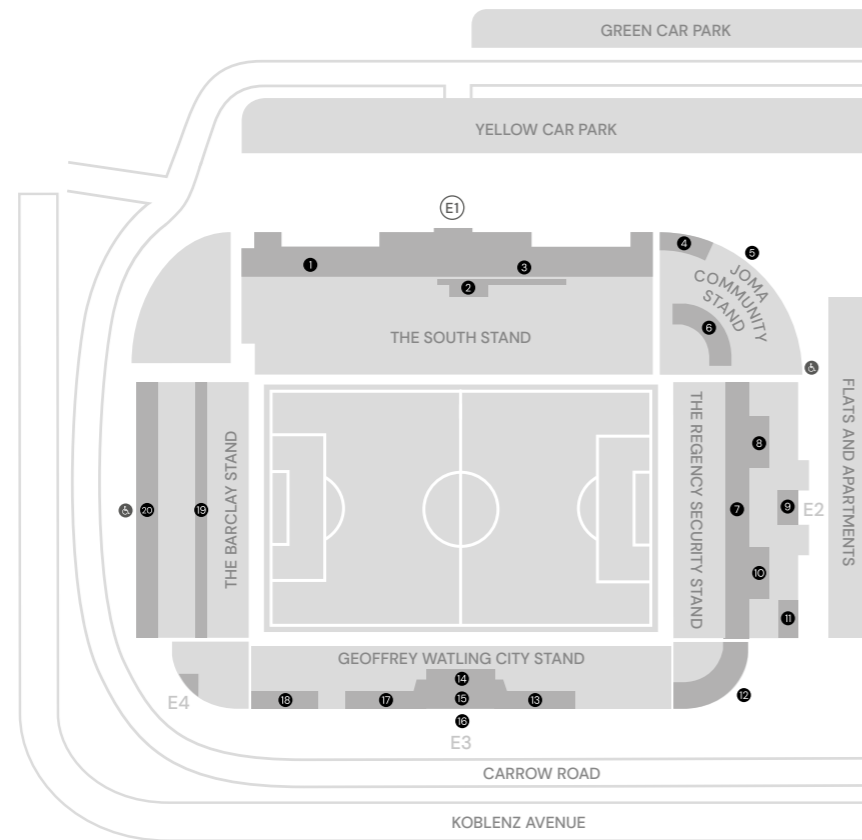

£1,600 + VAT

2023/24 seasonal price –
Sir Arthur South Lounge seating

£1,700 + VAT

CLUB 101

Club 101 was formed at the birth of the River End Stand and has had its own committee since its first meeting on September 19, 1981

Season Ticket Holders can also benefit from:

- Priority access to away match tickets
- Personal account manager

2023/24 seasonal price

£1,000 + VAT

CARROW ROAD STADIUM MAP

- E1 Main Reception
- 1 The Legends Matchday Club
- 2 Executive Seating
- 3 The South Stand Executive Boxes
- 4 Club 101
- 5 Ticket Office
- 6 Ability Counts Gallery
- 7 The Regency Security Stand Executive Boxes
- 8 The Ekiko Box Holders' Lounge
- 9 Delia's Restaurant and Bar
- 10 The Gallery Box Holder's Lounge
- 11 Yellows Bar & Grill
- 12 Canaries Official Store
- 13 Ambassadors' Lounge
- 14 Directors' Box
- 15 Sir Arthur South Viewing Gallery
- 16 Directors' Entrance
- 17 The Boardroom
- 18 The City Lounge
- 19 Top of the Terrace Suite
- 20 The Post-match Lounge